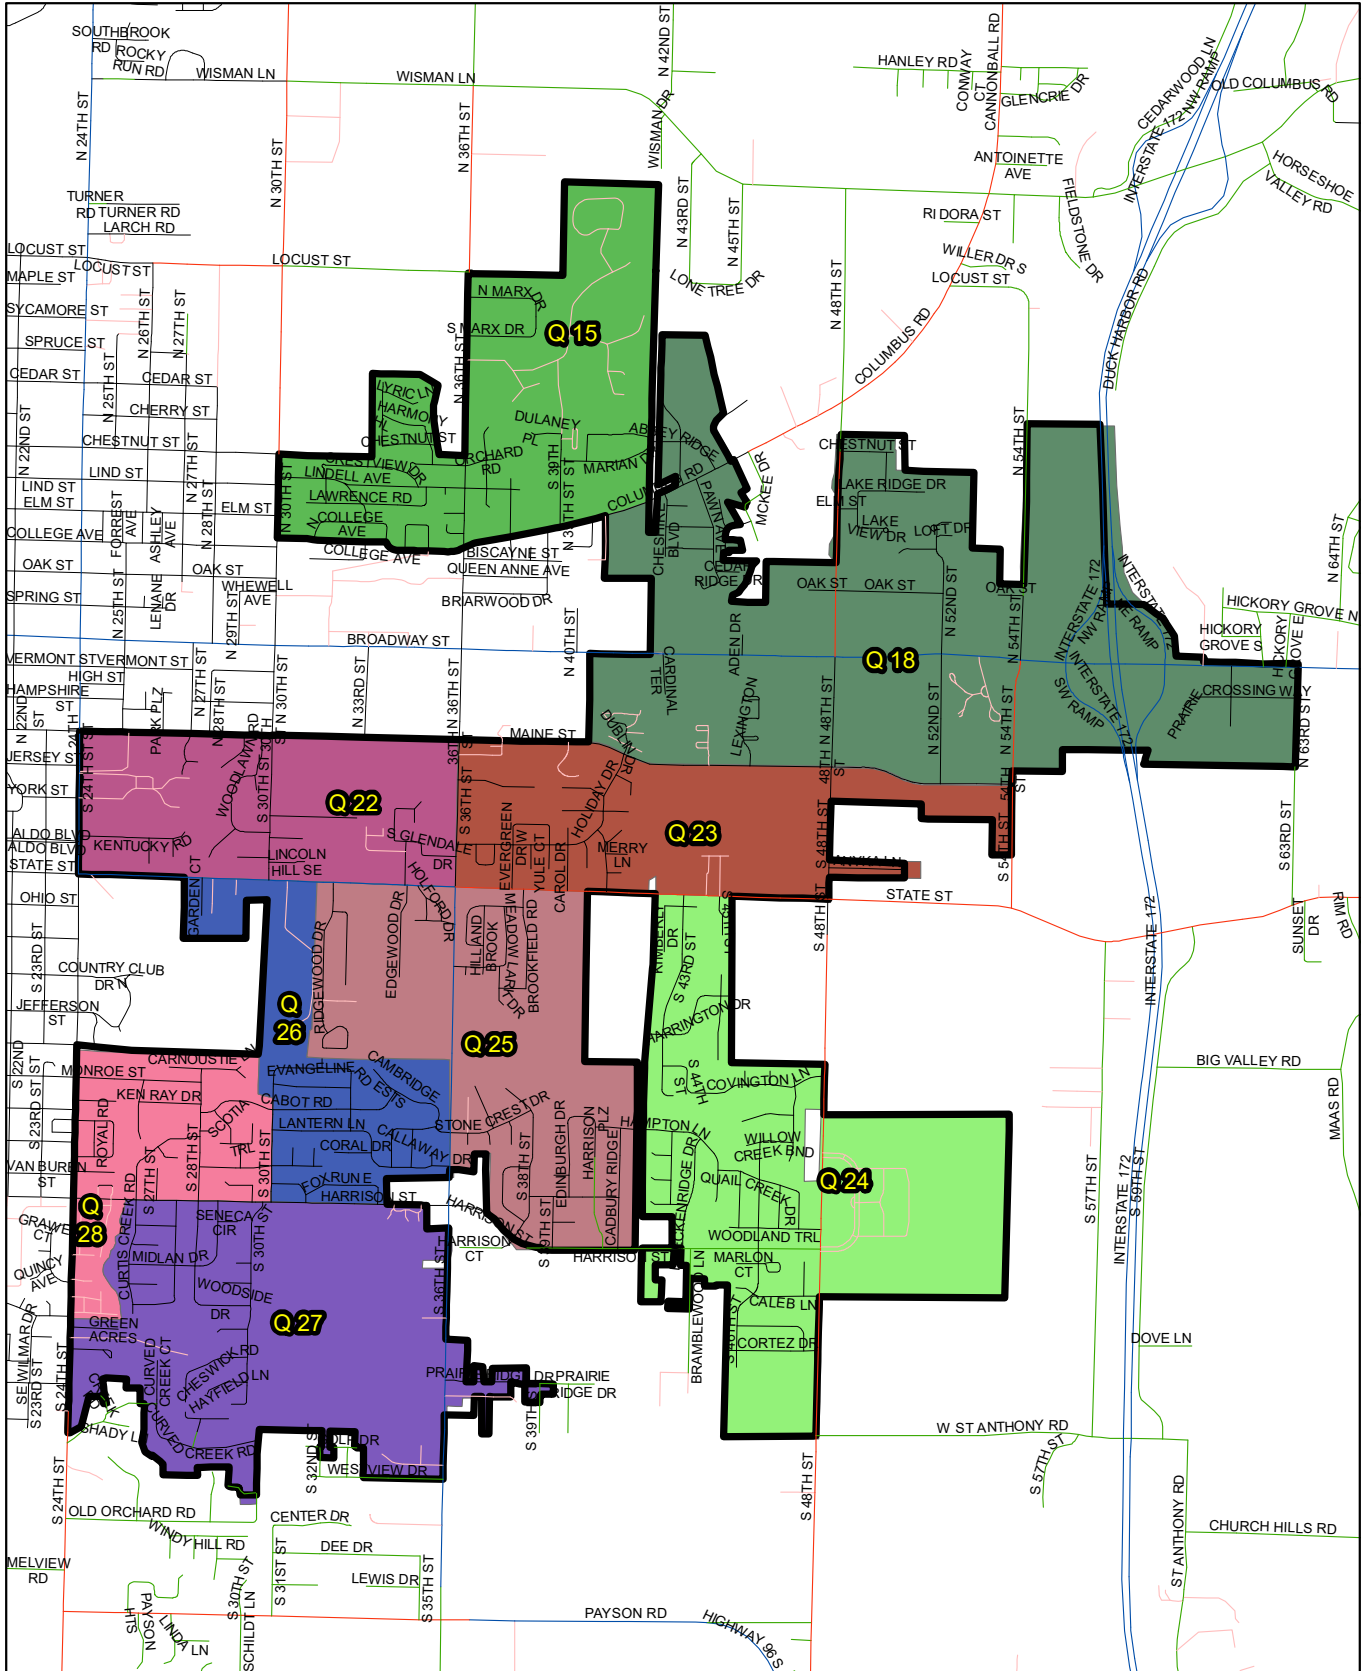

County Board District 4