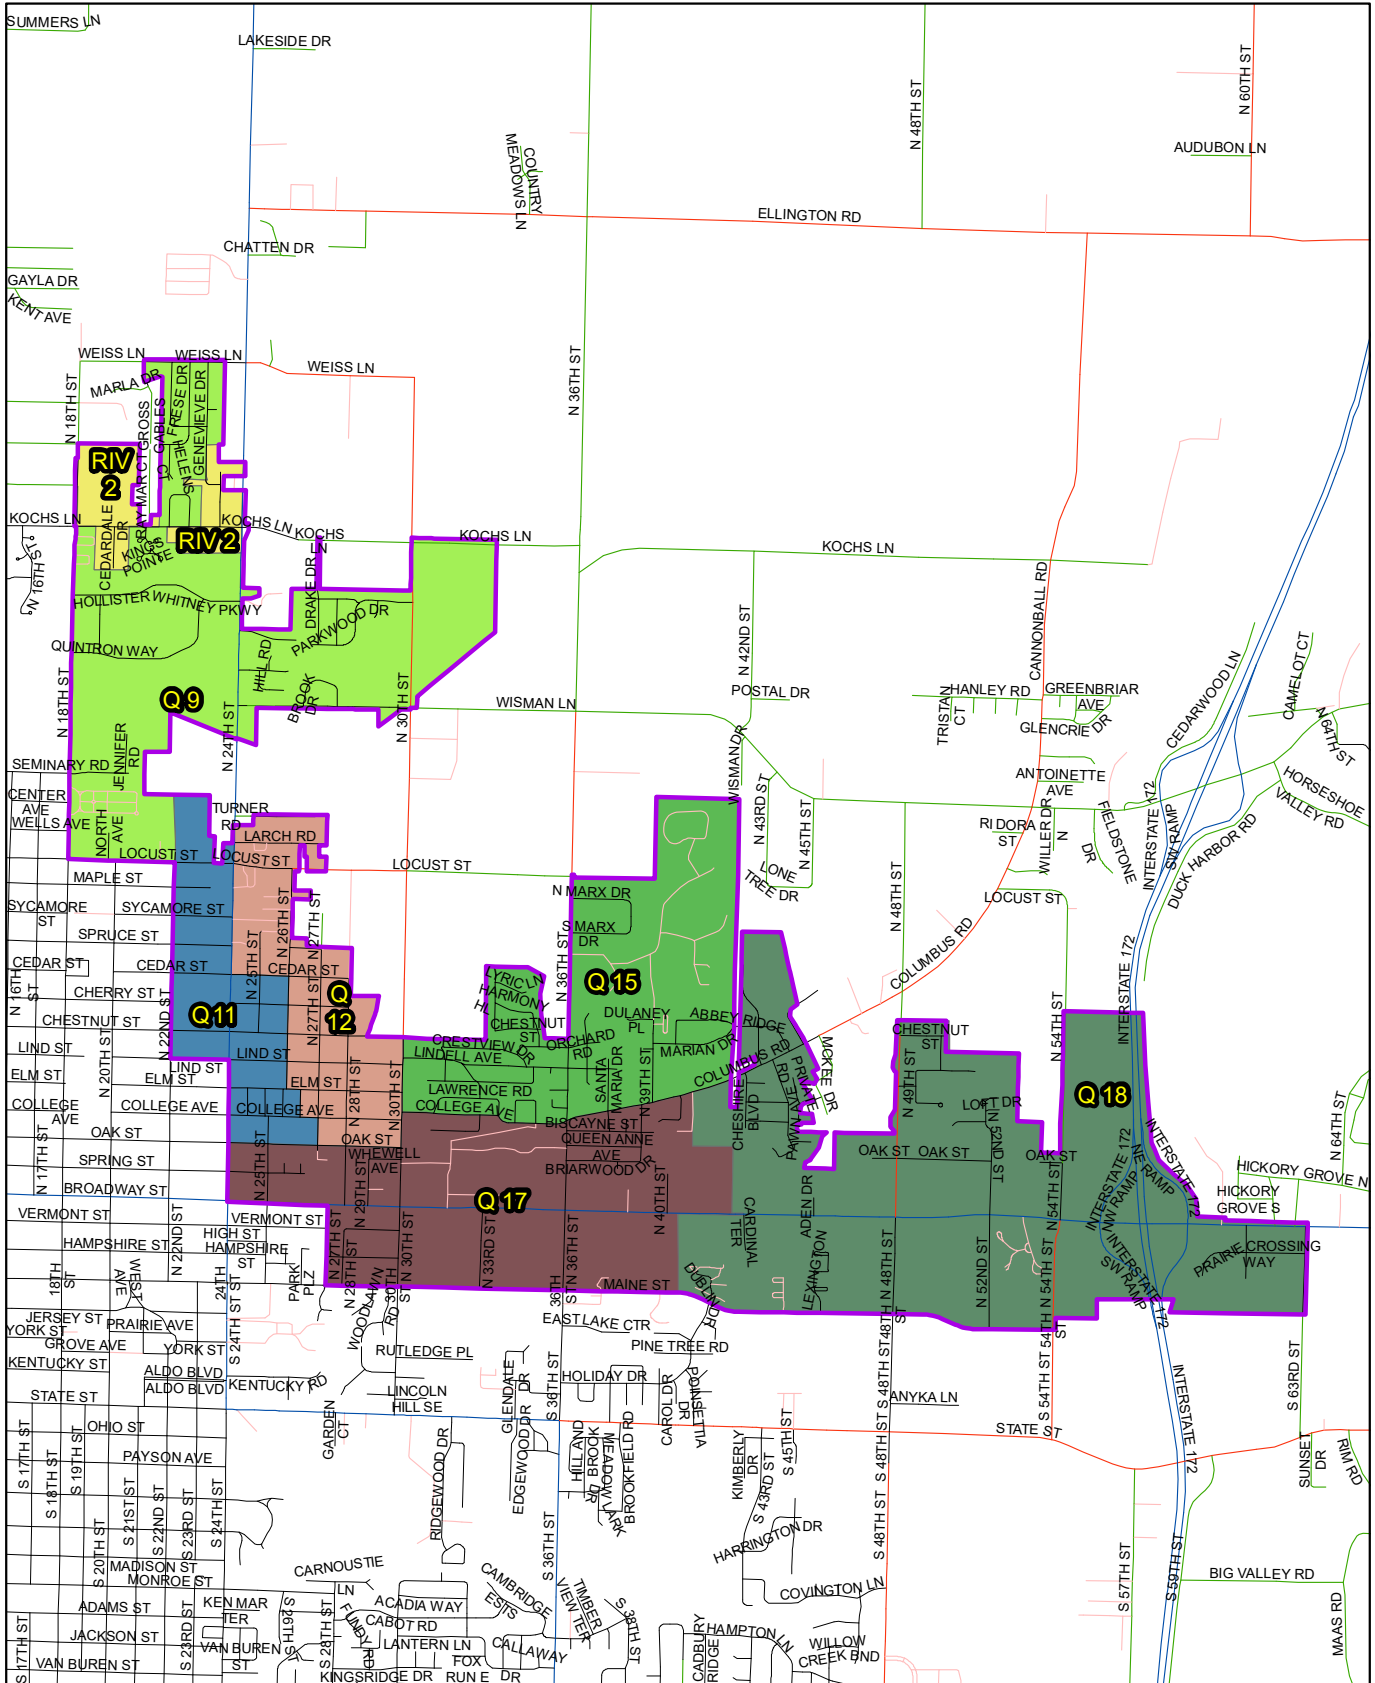

Quincy Ward 3