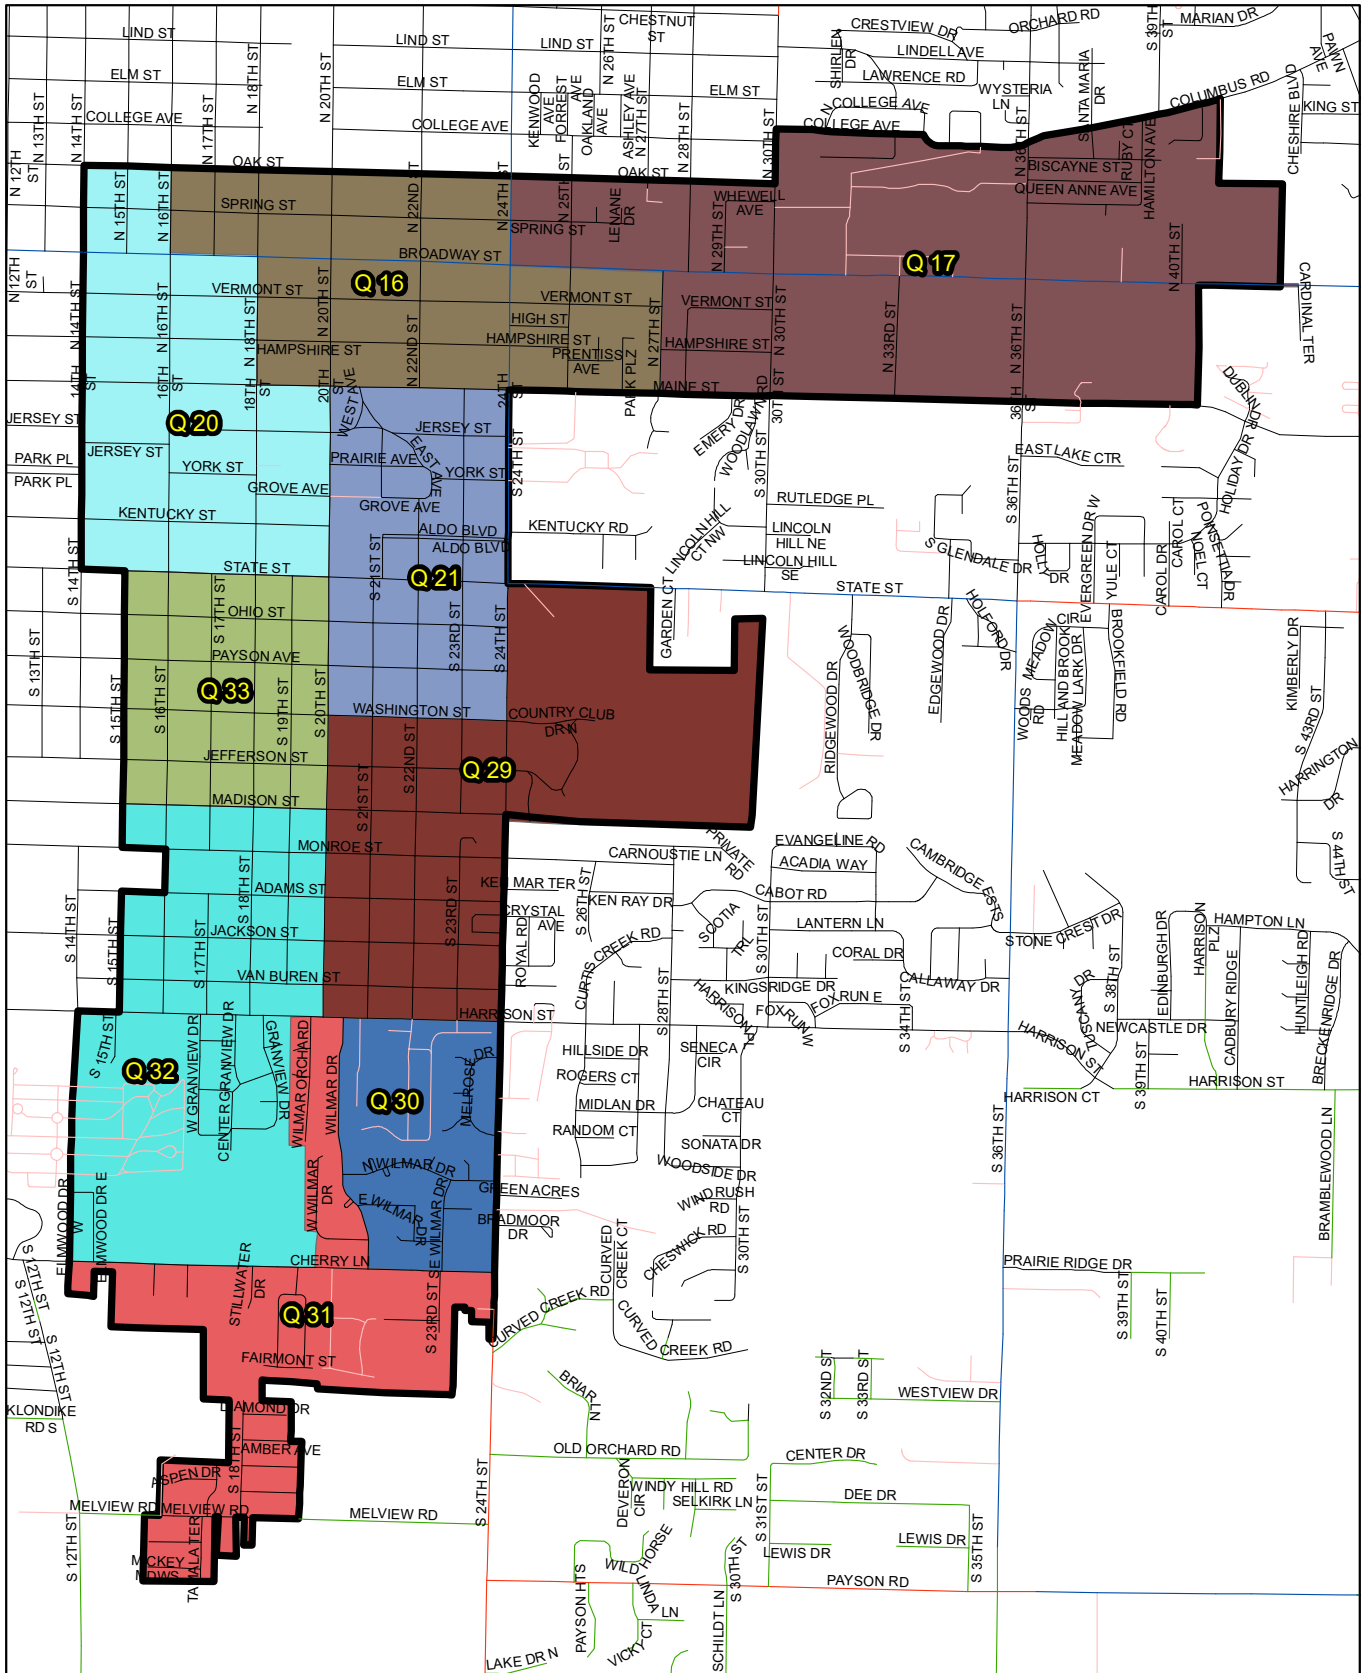

County Board District 3