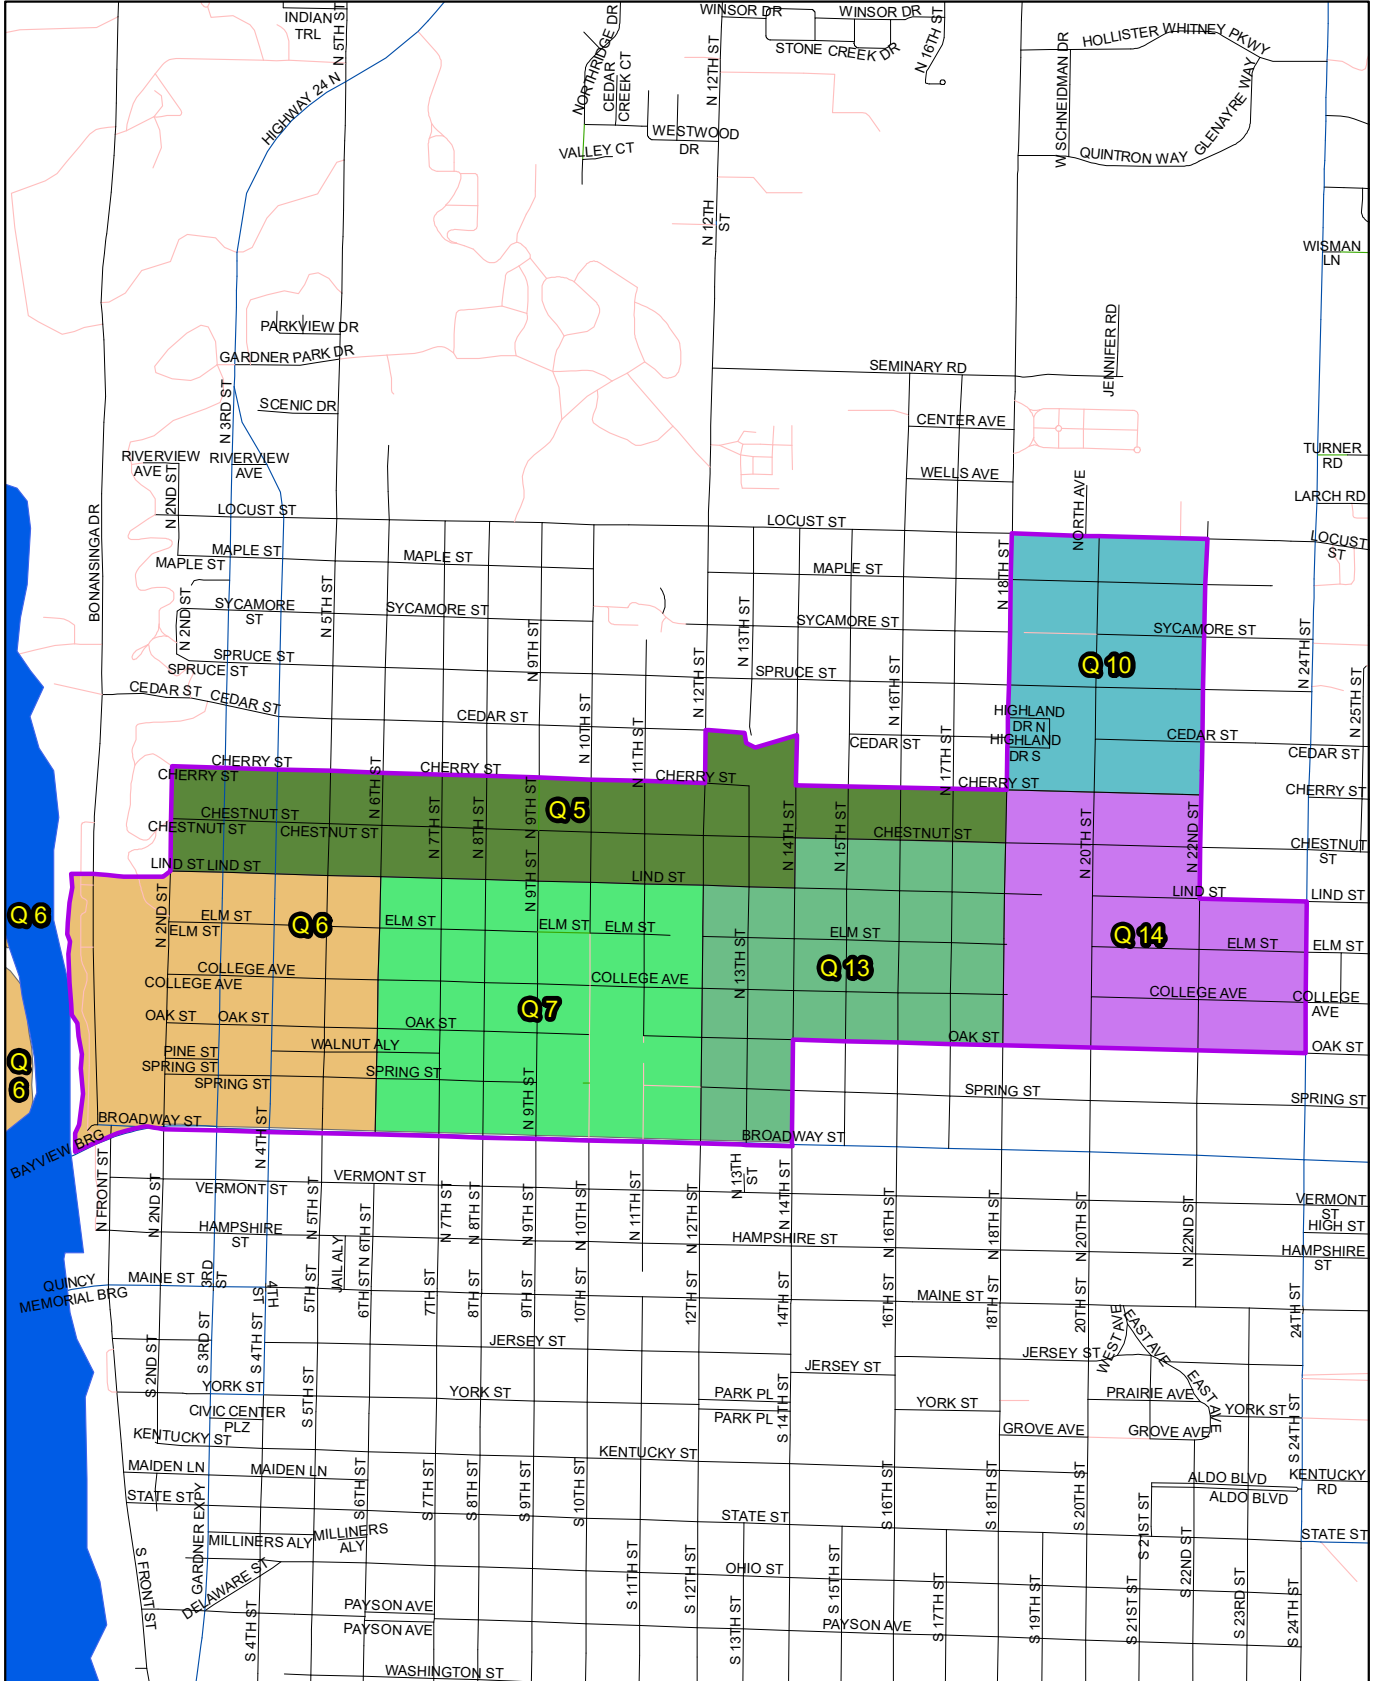

Quincy Ward 2