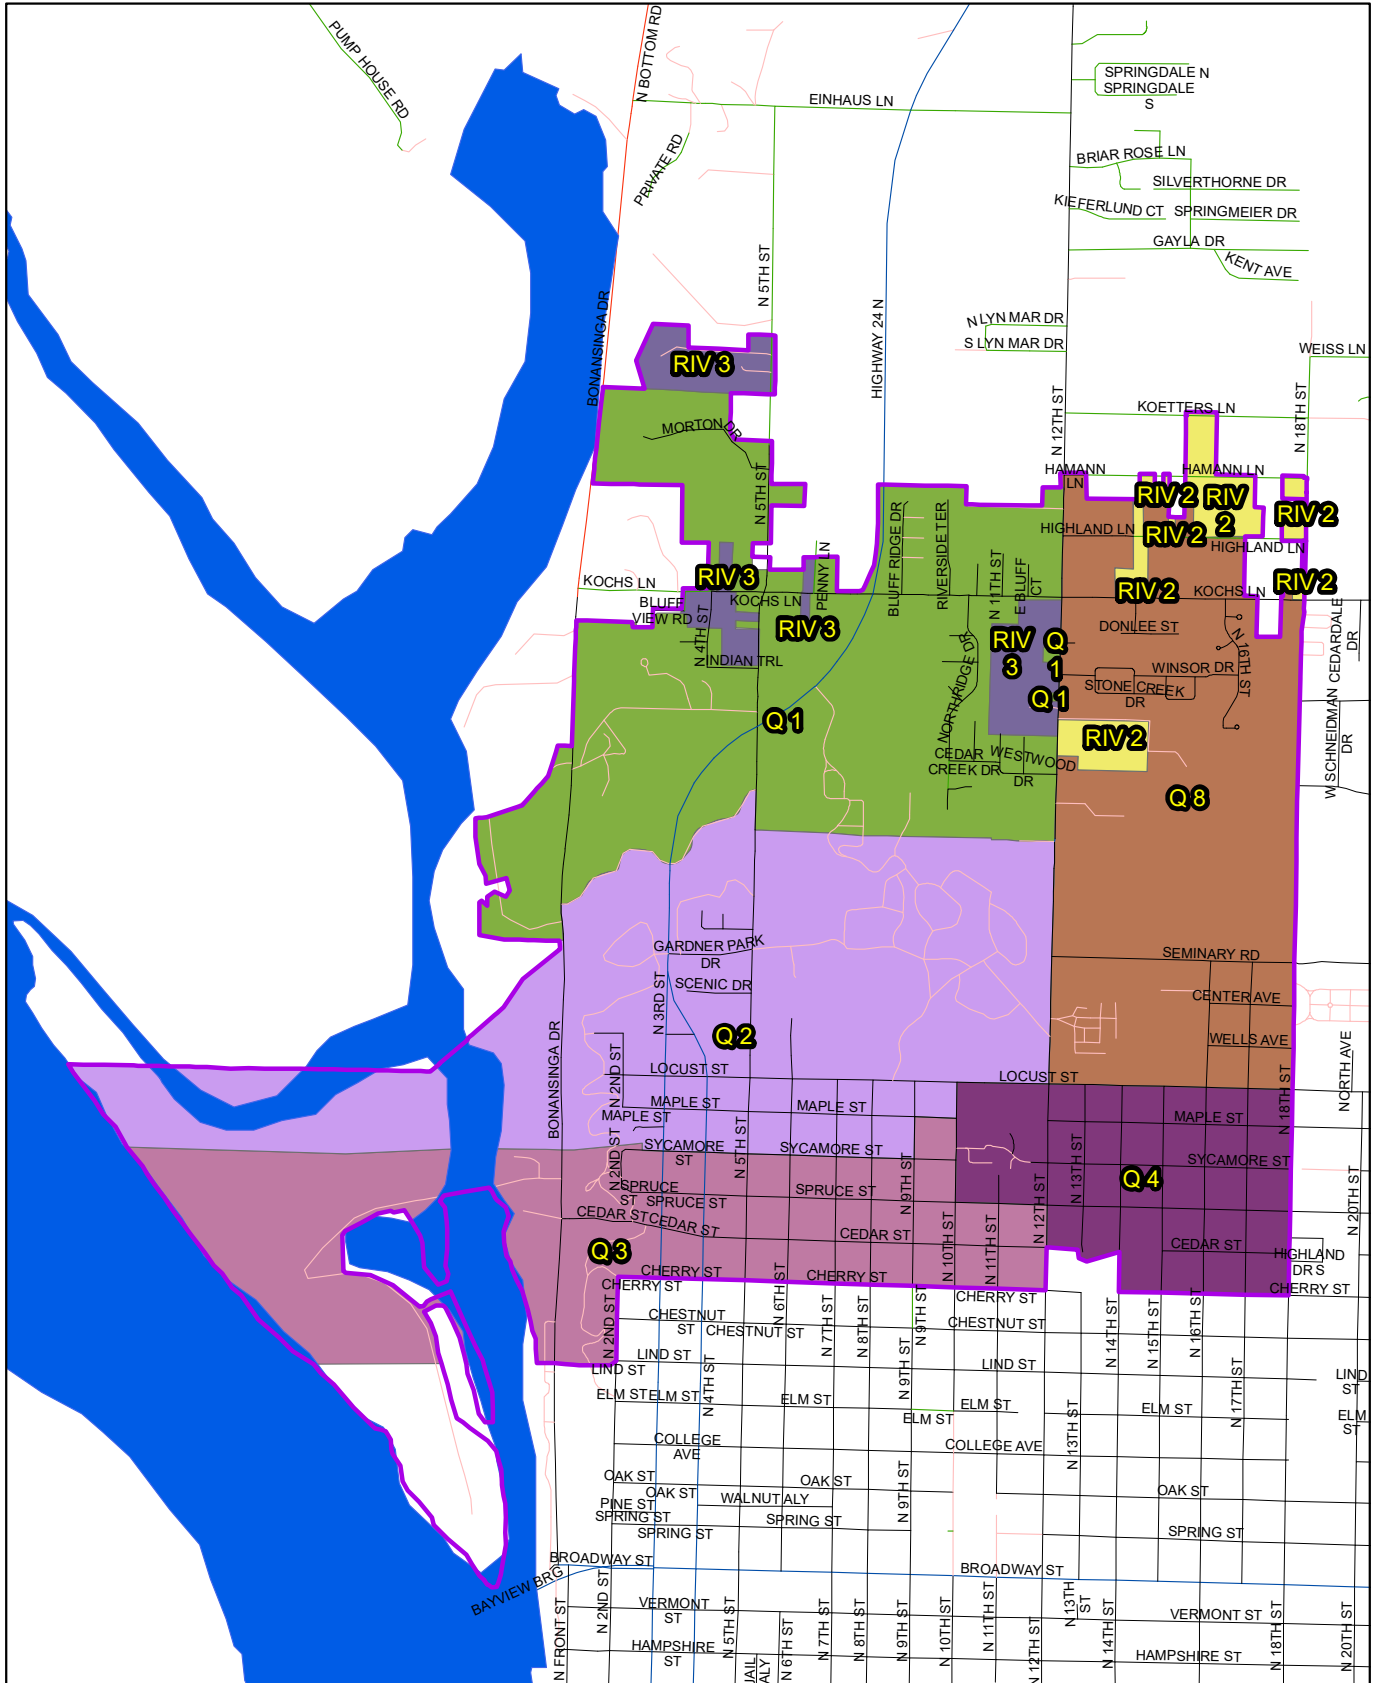

Quincy Ward 1