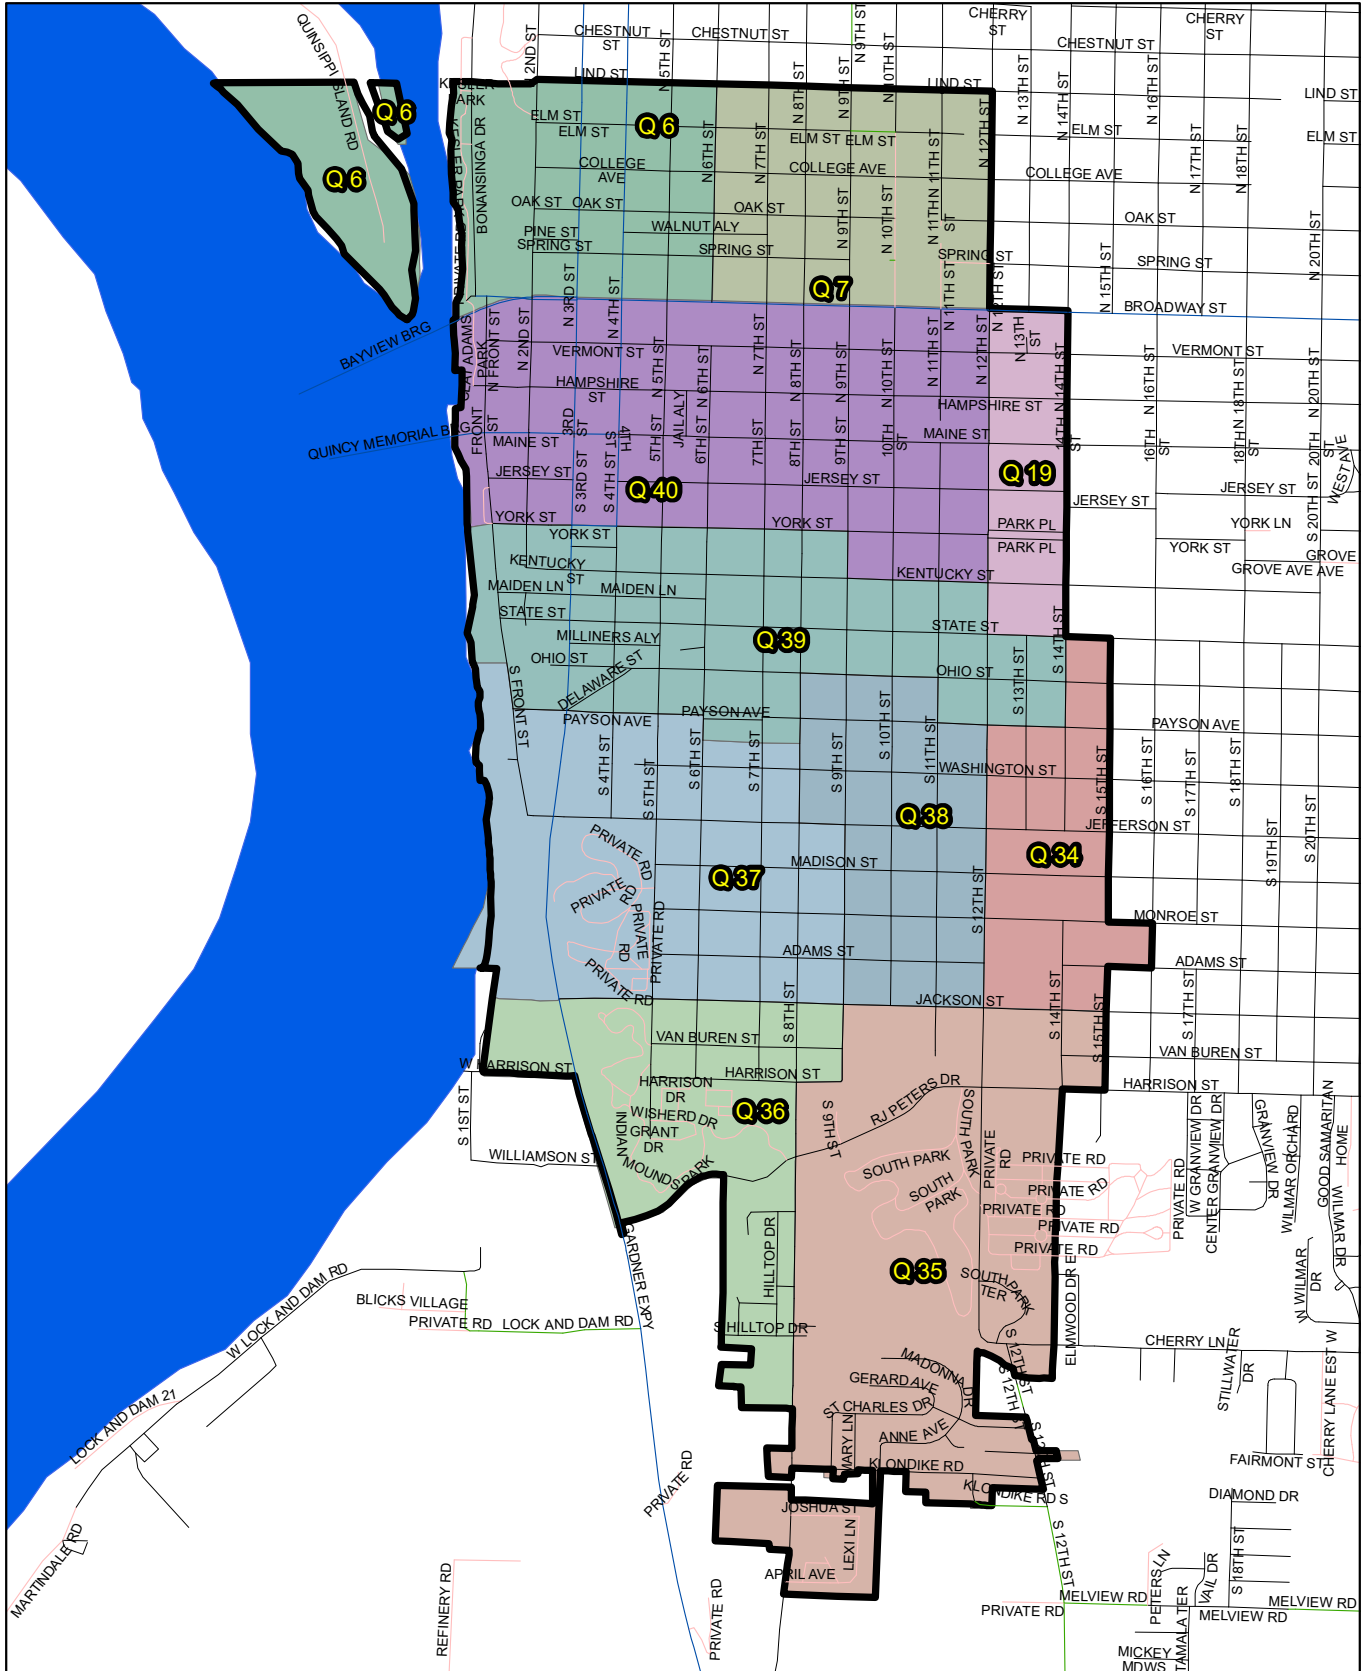

County Board District 1