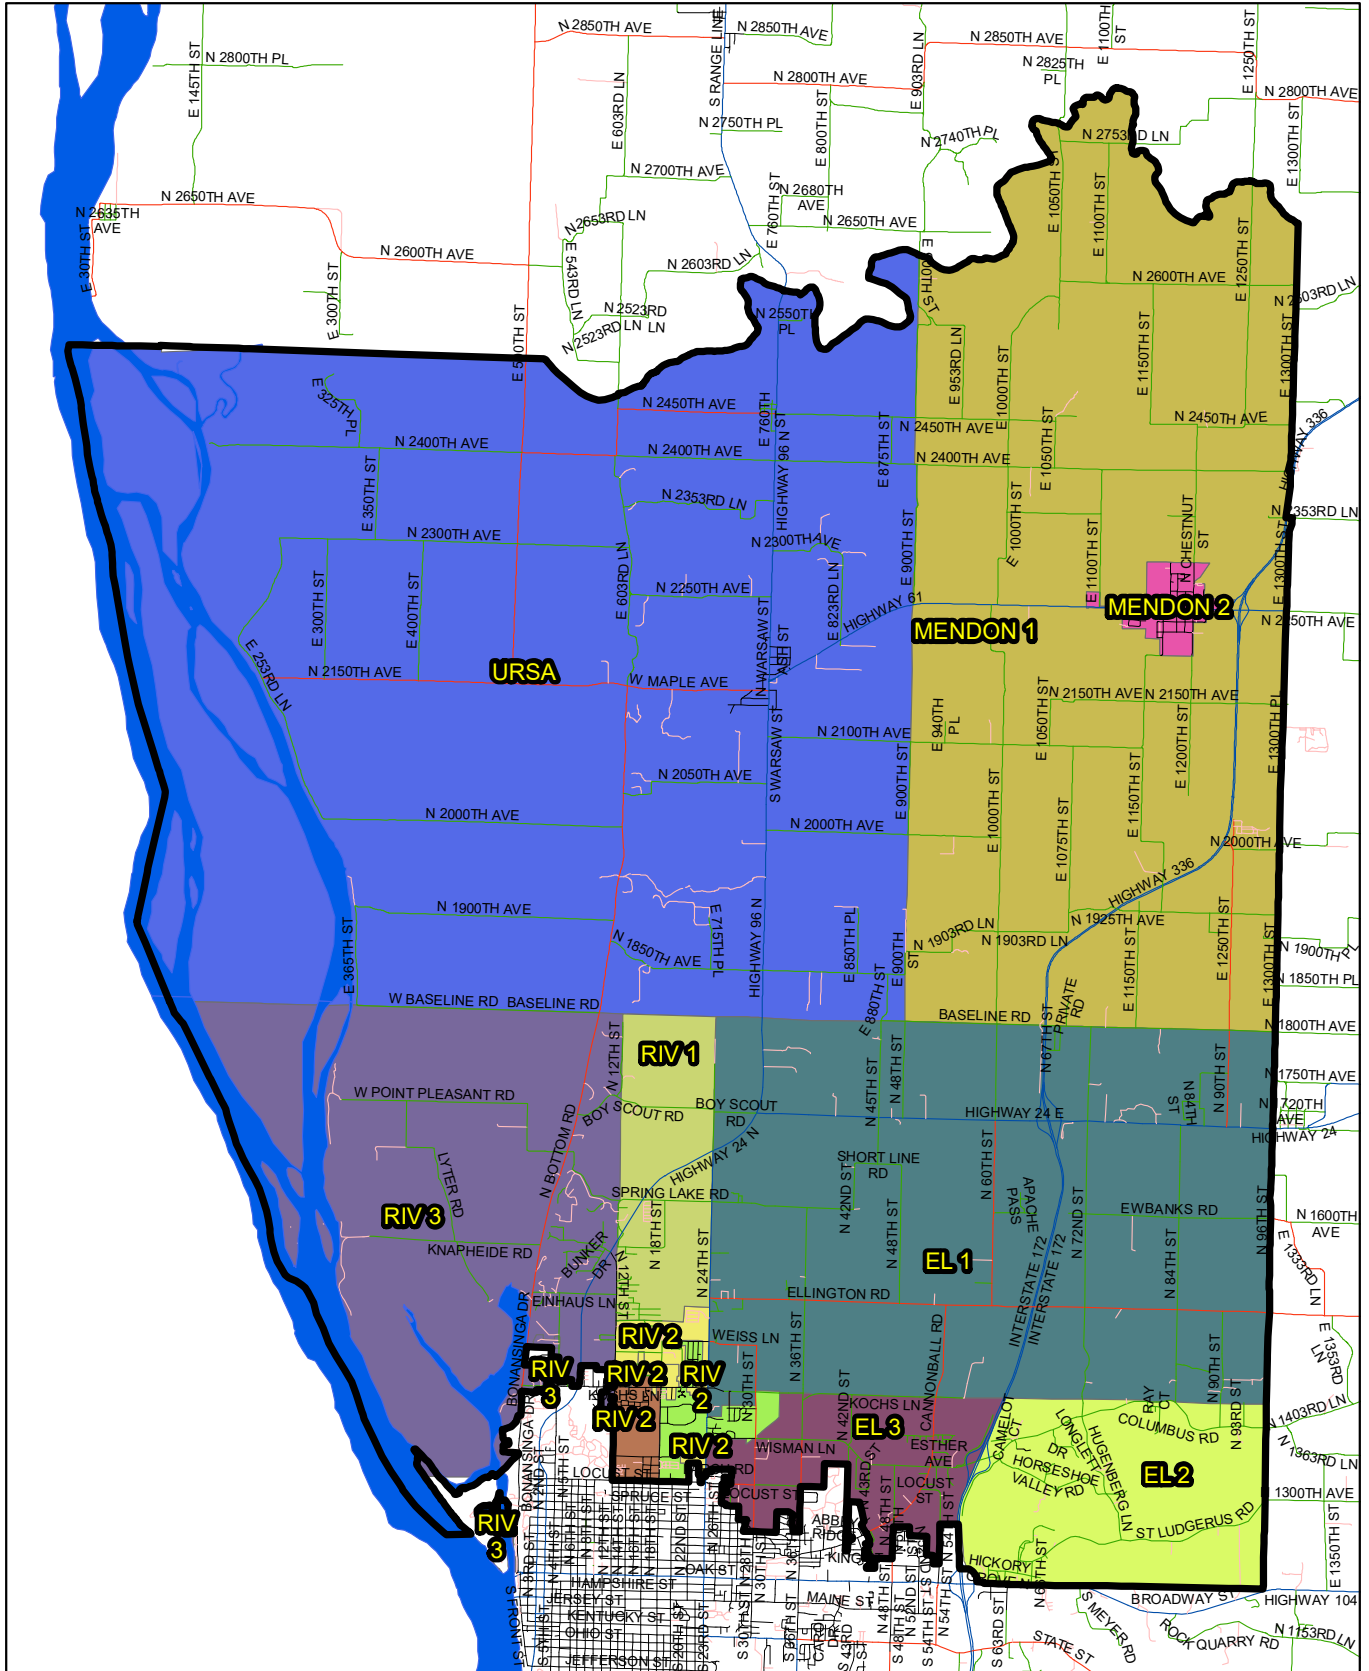

County Board District 5