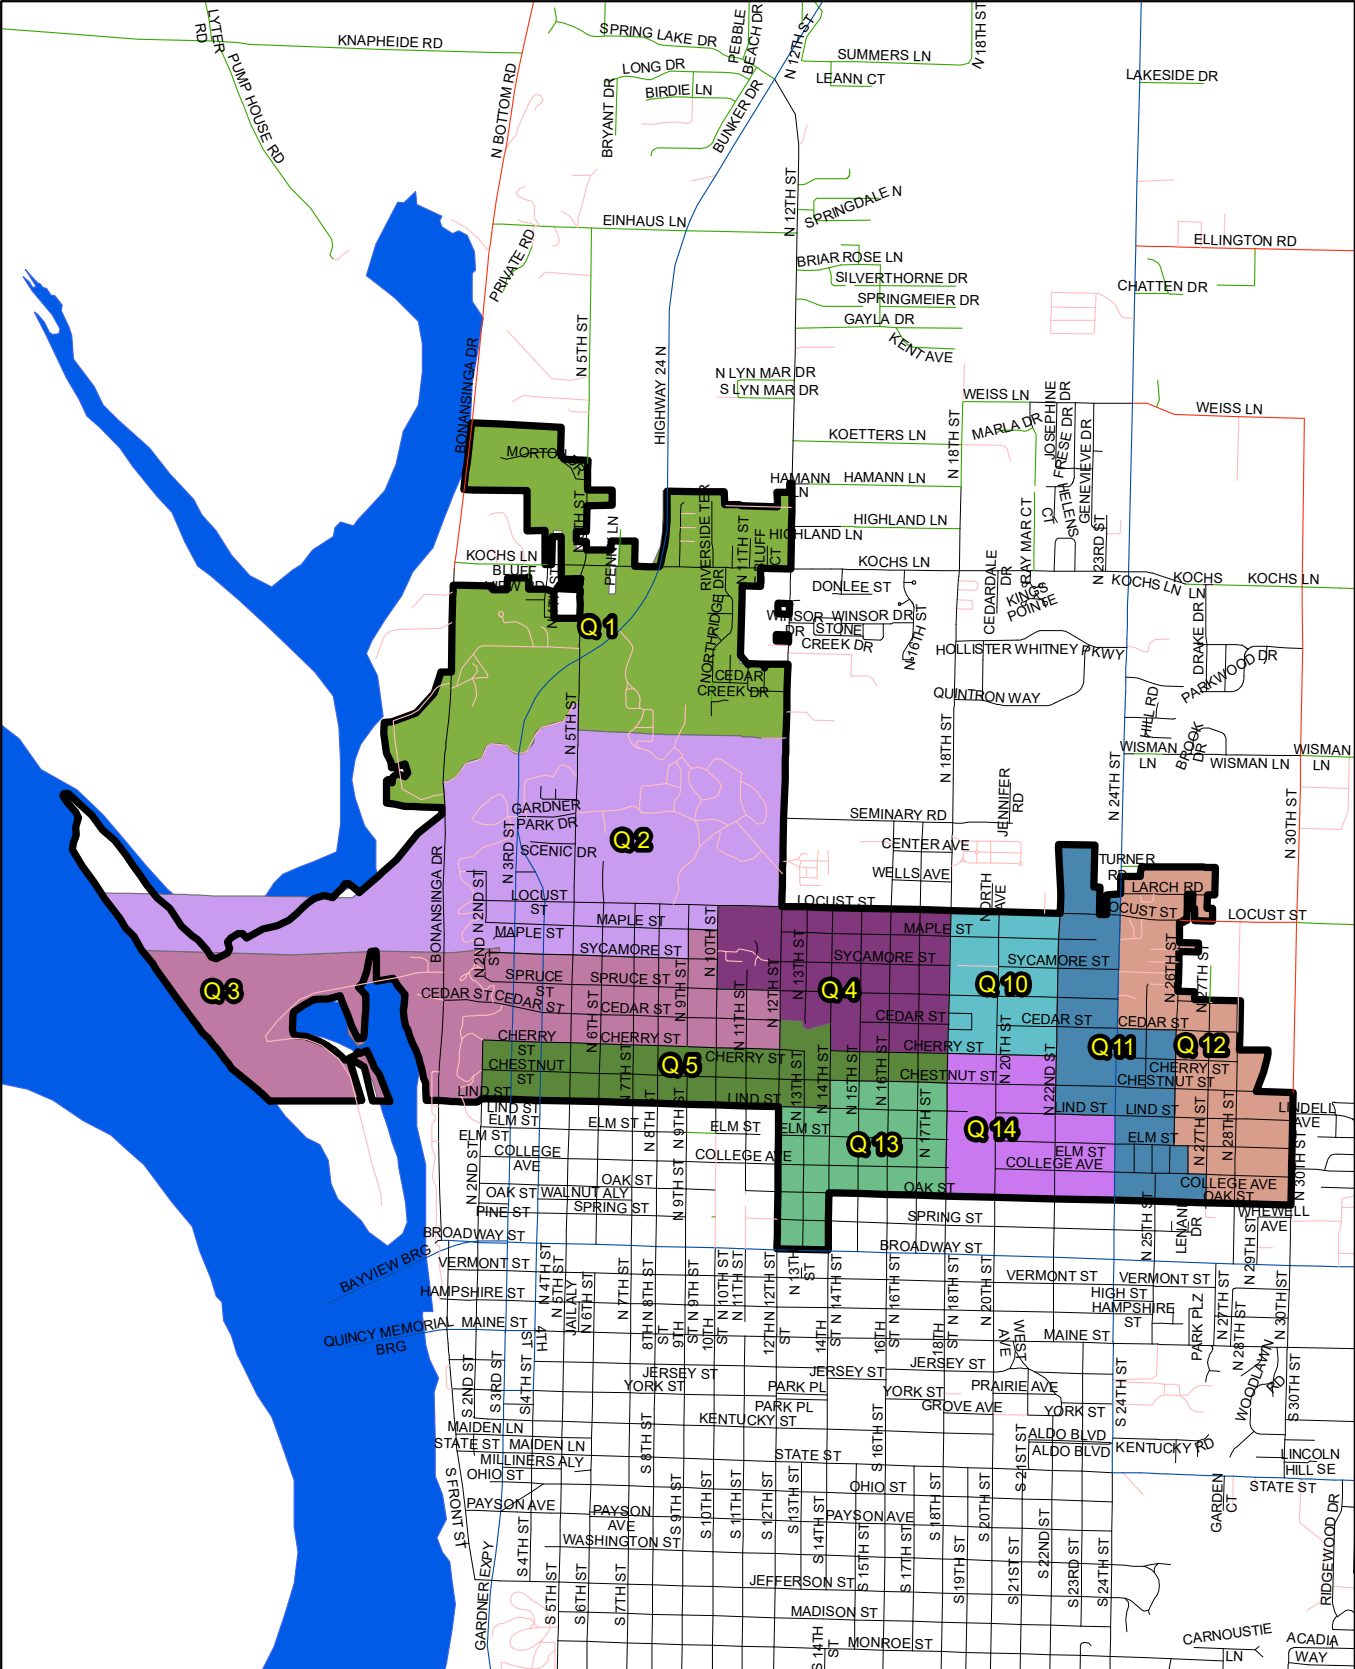

County Board District 2